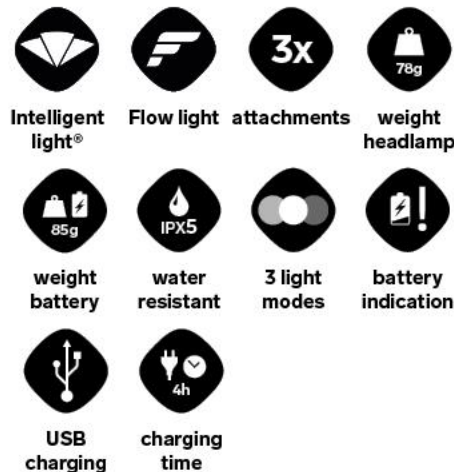

LR600 RC

ART. NO. 38068

Veil. Kr 1199,-

NEW

	True Lumen ANSI	Burn Time -5° ANSI	Burn Time +20° ANSI	Light distance ANSI
MAX MODE	600 lm	2 h 30 min	5 h	140 m
MED MODE	250 lm	4 h	8 h	80 m
MIN MODE	80 lm	10 h	13 h	50 m

Lumen, burn time and light distance are measured according to the **ANSI FL1 STANDARD**

- Lumen values are measured 30 seconds after switching the headlamp on.
- Burn time is measured from power-on, until lumen output reaches 10% of start value.
- Light distance is defined as the distance at which the light beam measures 0.25 lux.

[Read more at silva.se](http://silva.se)

600 LUMEN HEADLAMP WITH 2.0 Ah BATTERY

A powerful, flexible and water-resistant headlamp perfect for mountain rescuers, forestry workers and high voltage electricians that demands long reach spot light.

FEATURES

- SILVA Intelligent Light, combining long reach spot light and close flood light
- SILVA Flow Light, seamless adaption of the light pattern for different work tasks
- Lightweight, comfortable fit - thanks to low weight and wide anti-slip headband
- Rechargeable 2.0Ah-battery pack in a multi-attachment case, offers flexibility to place it anywhere.
- SILVA Connection System enables use of any SILVA Li-Ion battery from 2008 and onwards - if the cable fits, it works
- 3 x attachments for easy adaption for several work challenges
- Helmet battery sticker - for placing battery holder on back of work helmet
- Battery level indicator and low battery-warning, to ensure enough light
- Large on/off button, easy to operate also when wearing gloves
- Water resistant: Headlamp meets IPX5 standard

UPDATES

- New selection of accessories
- No textile label on headband

INCLUDED